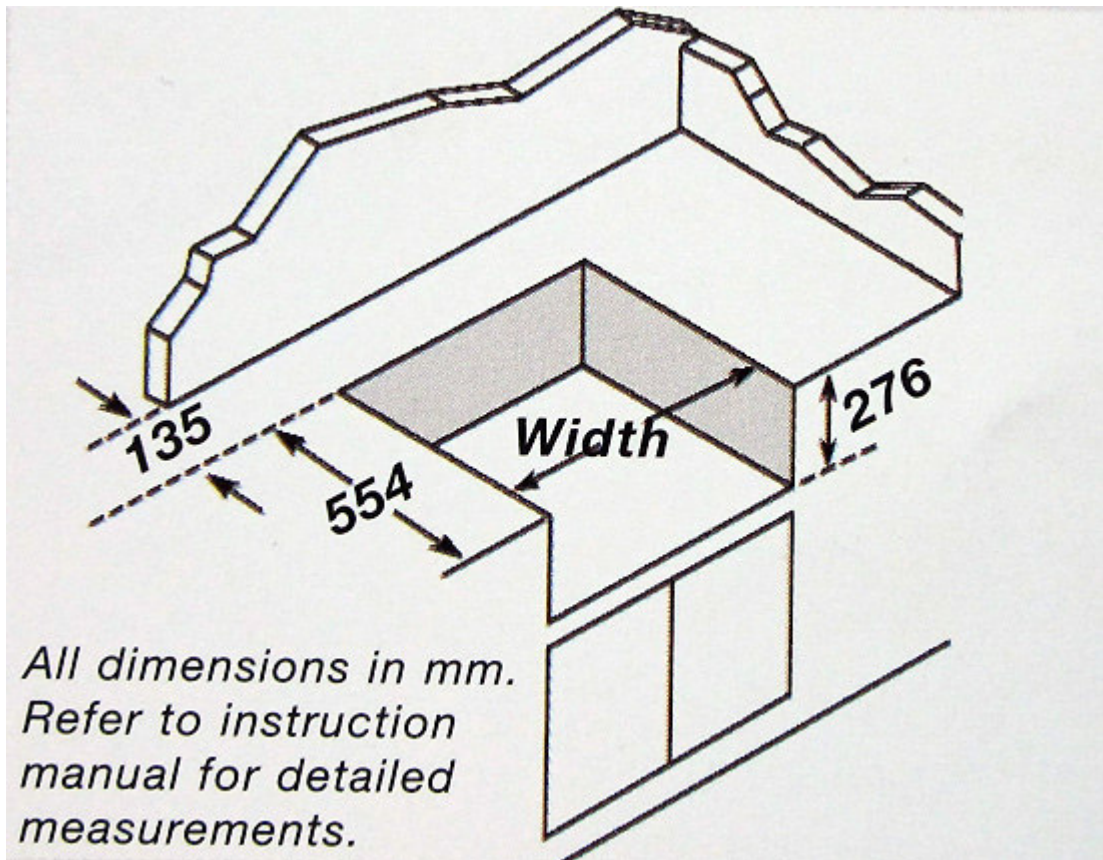

The **BARBECUE STORE**

4 Burner Turbo Elite Built In Dimension

If you have any question, please feel free to contact The Barbecue Store at 02 662 6665 or Email: info@bbqthai.com